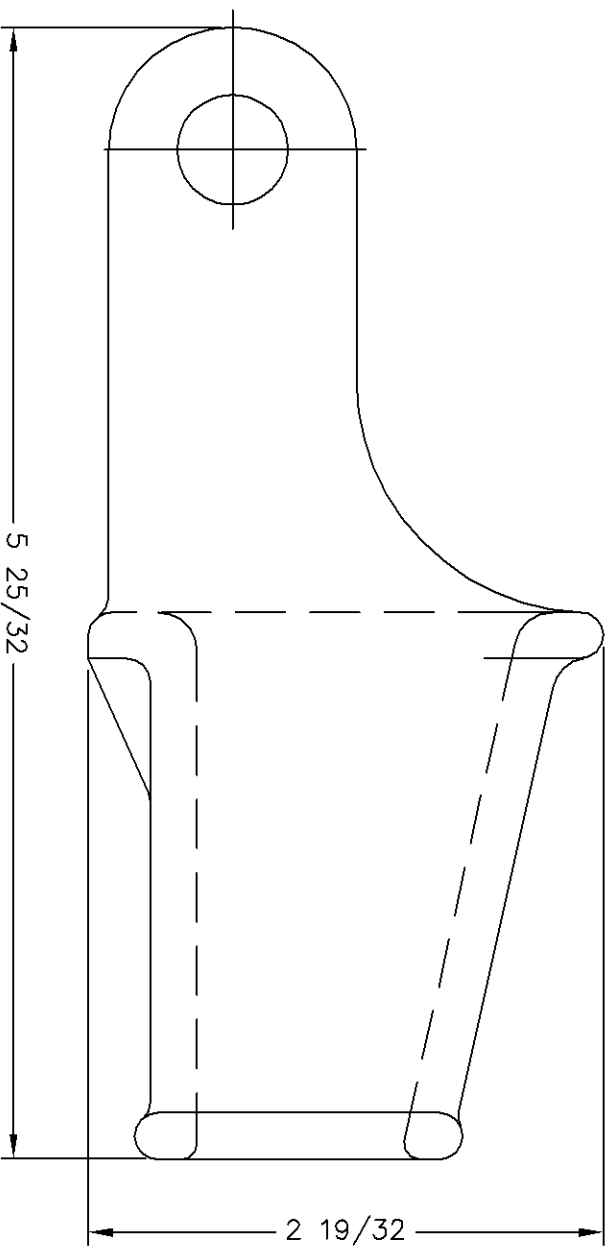

No.	LTR	REVISION/DESCRIPTION	DATE	CHECKED BY

This drawing is the property of ELEVATOR MOTORS CORPORATION
Do not print, photograph, copy or use for any
purpose other than that which it is specifically furnished

1/4"-5/16", 6-8mm EMCO-70GB
WIRE ROPE GOVERNOR SOCKET

R.S.P.	---	27/OCT/05	1" = 1"	1 of 1
DRAWN BY	CHECKED BY	DATE	SCALE	SHEET No.
DWG. No.	EM70GB			---
				REV LTR