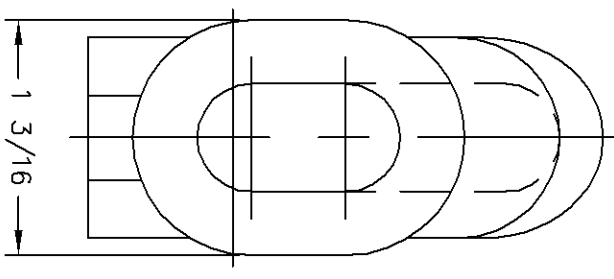

No.	LTR	REVISION/DESCRIPTION	DATE	CHECKED BY